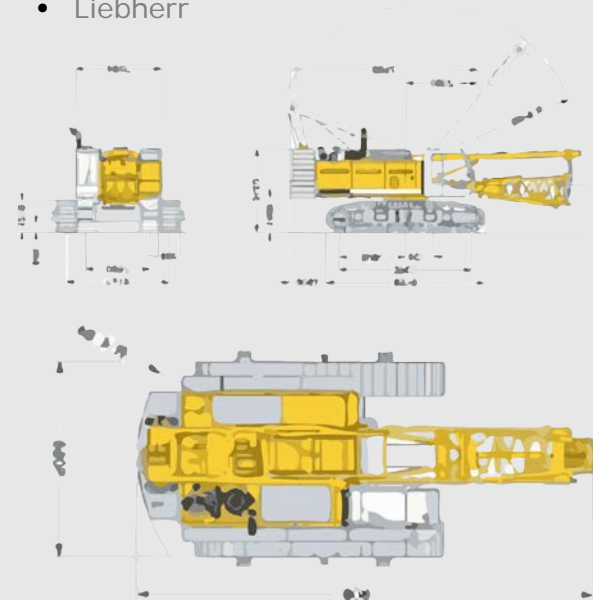

MAQUINARIA DE PANTALLAS

Para la realización de los trabajos de pantallas, CIPAN cuenta con modelos de máquinas y con cucharas bivalvas de cables STEIN (K410, K610, K40):

- Sennebogen
- Hitachi
- Sumitomo
- Liebherr