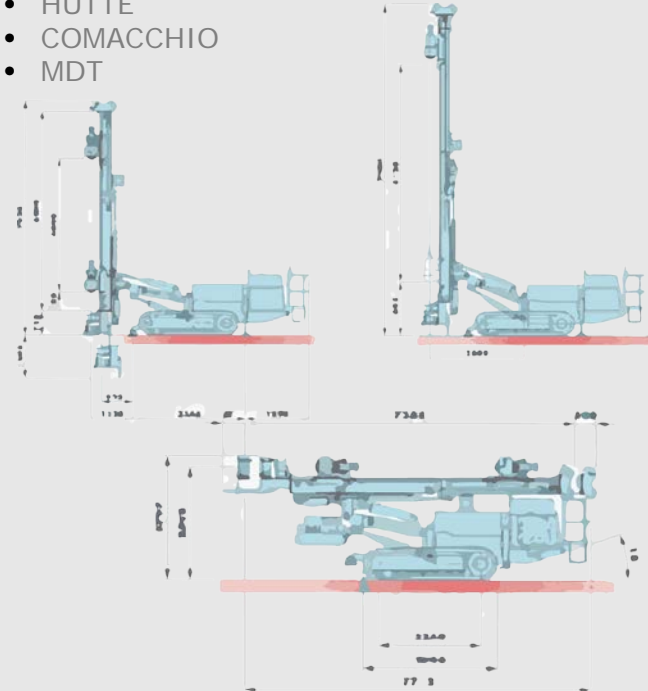

MAQUINARIA DE MICROPILOTES Y ANCLAJES

Para la realización de los trabajos de micropilotaje y anclajes, CIPAN cuenta con las siguientes marcas de máquinas:

- CASAGRANDE
- KLEMM
- HUTTE
- COMACCHIO
- MDT