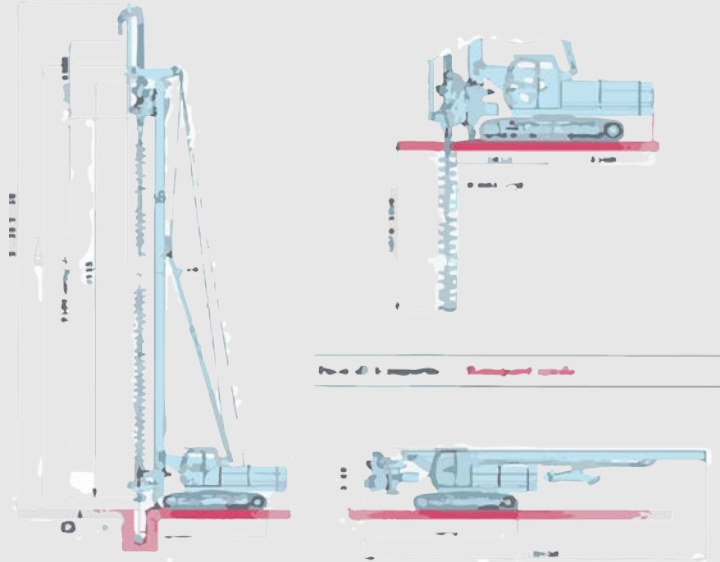

MAQUINARIA DE PILOTES

Para la realización de los trabajos de pilotaje, CIPAN cuenta con máquinas CASAGRANDE e IMT

- CASAGRANDE
- IMT
- SOILMEC